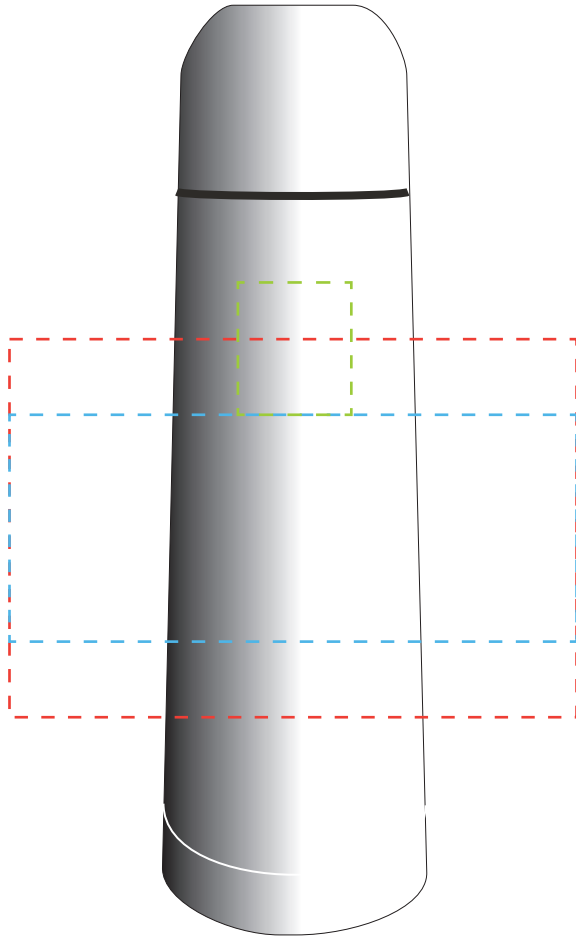

ARTWORK FOR APPROVAL

@50 size

-  Rotary screen print-150(W)X100(H)MM
-  Rotary digital printing 150(W)X60(H)MM
-  Laser Engraving:30mm W x 35mm H

- > Product Code: Jm006
- > Product Size: 246(H)x70(W)mm
- > Decoration Area: Laser Engraving:30mm W x 35mm H
Rotary digital printing 150(W)X60(H)MM
Rotary screen print-150(W)X100(H)MM (maximum 1 colour)