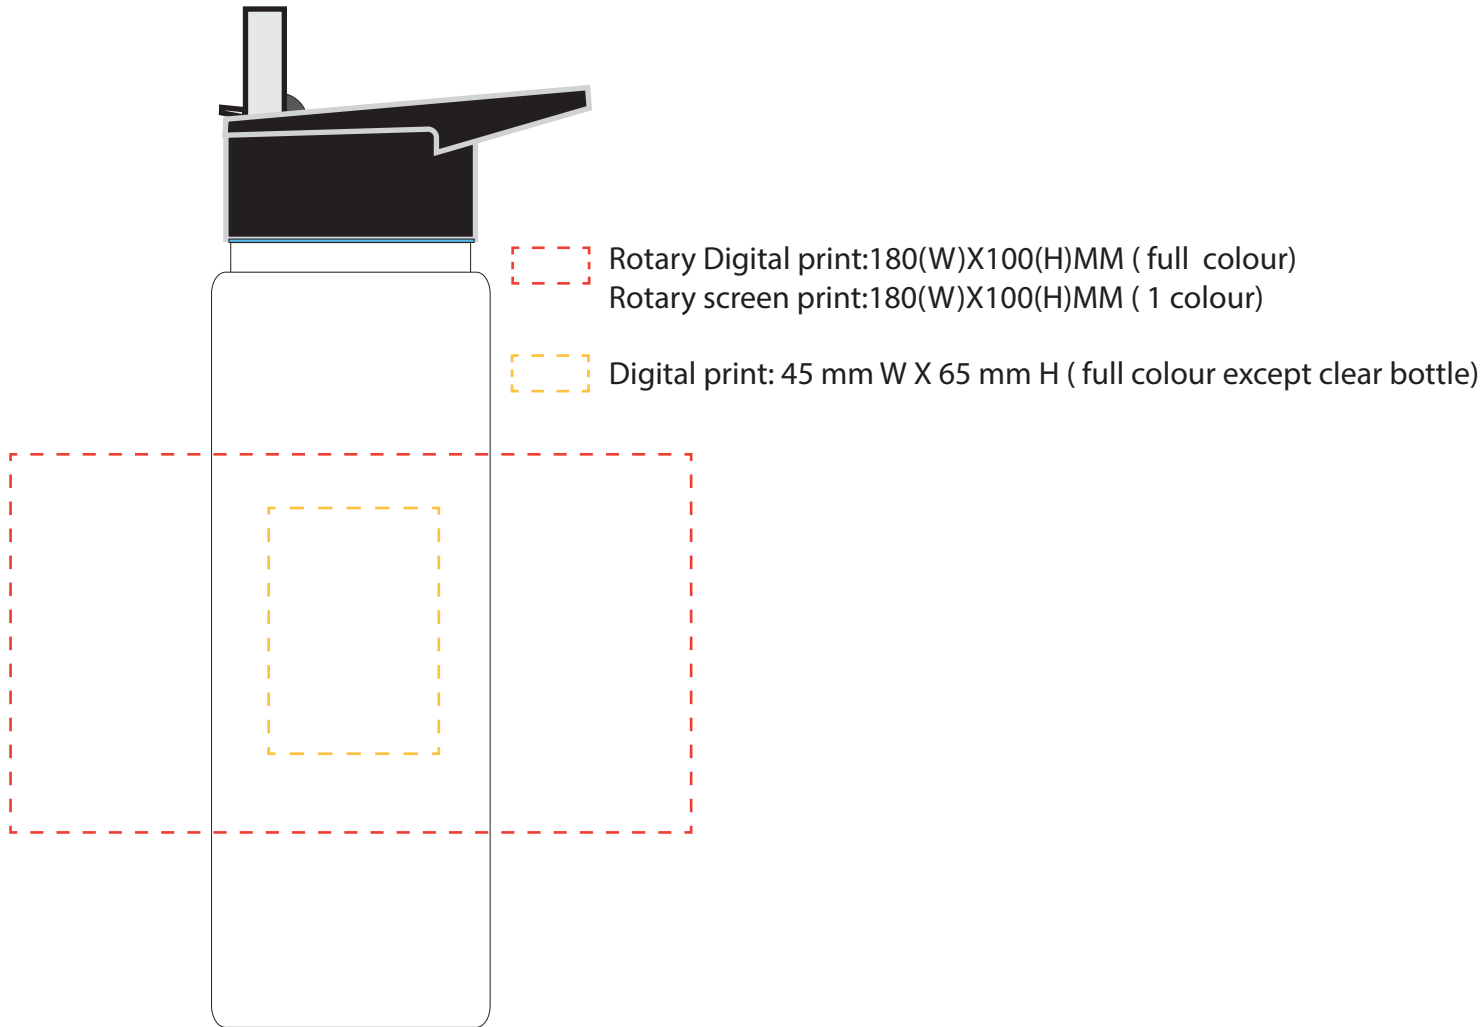

ARTWORK FOR APPROVAL

scale 50%

- > Product Code: Jm019
- > Product Size: 245X72 MM
- > Decoration Area: Rotary Digital print:180(W)X100(H)MM (full colour)
Digital print: 45 mm W X 65 mm H (full colour except clear bottle)
Rotary screen print:180(W)X100(H)MM (1 colour)

Spelling Product

Colours Size

Name: _____

Signature: _____ Date: _____