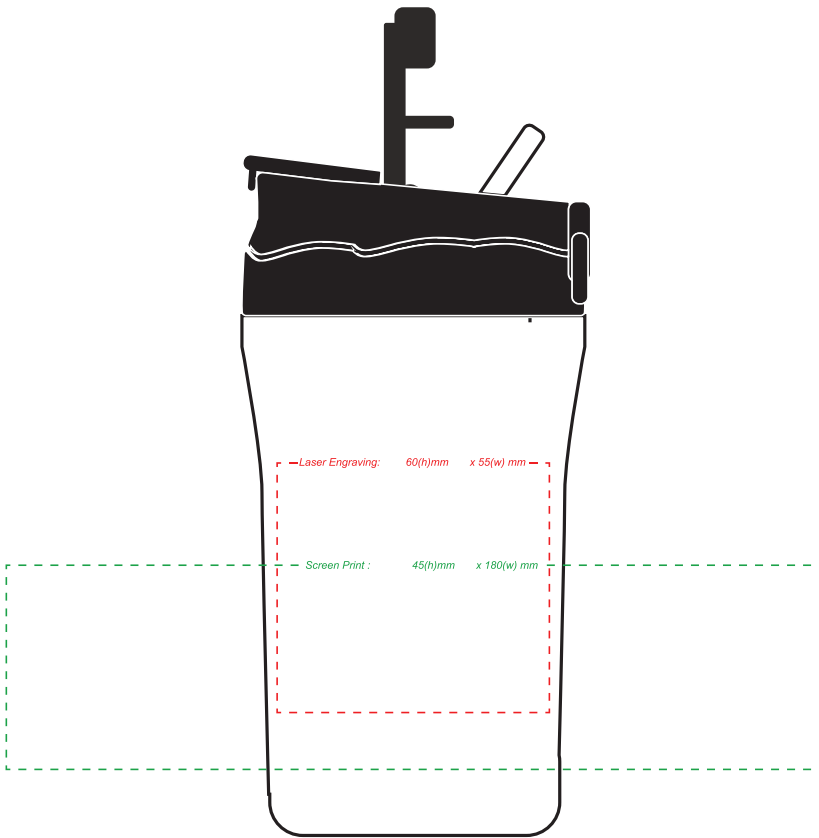

# Artwork for Approval

scale @60%

Item Size: 170(h)mm x 65 (base-dia) mm

Decoration Methods:

Laser Engraving: 60(h)mm x 55(w) mm

Screen Print : 45(h)mm x 180(w) mm

Company Name :	Product Code : <b>JM093</b>
Qty :	Product Colour : <b>BLACK RED</b> <b>BLUE WHITE</b> <b>GREEN</b>
Order :	Decorate Method : <b>Laser Engraved</b> <b>Screen Print</b>
Comments :	Print Color : <b>Engraved /</b> <b>Single Colour Print</b>