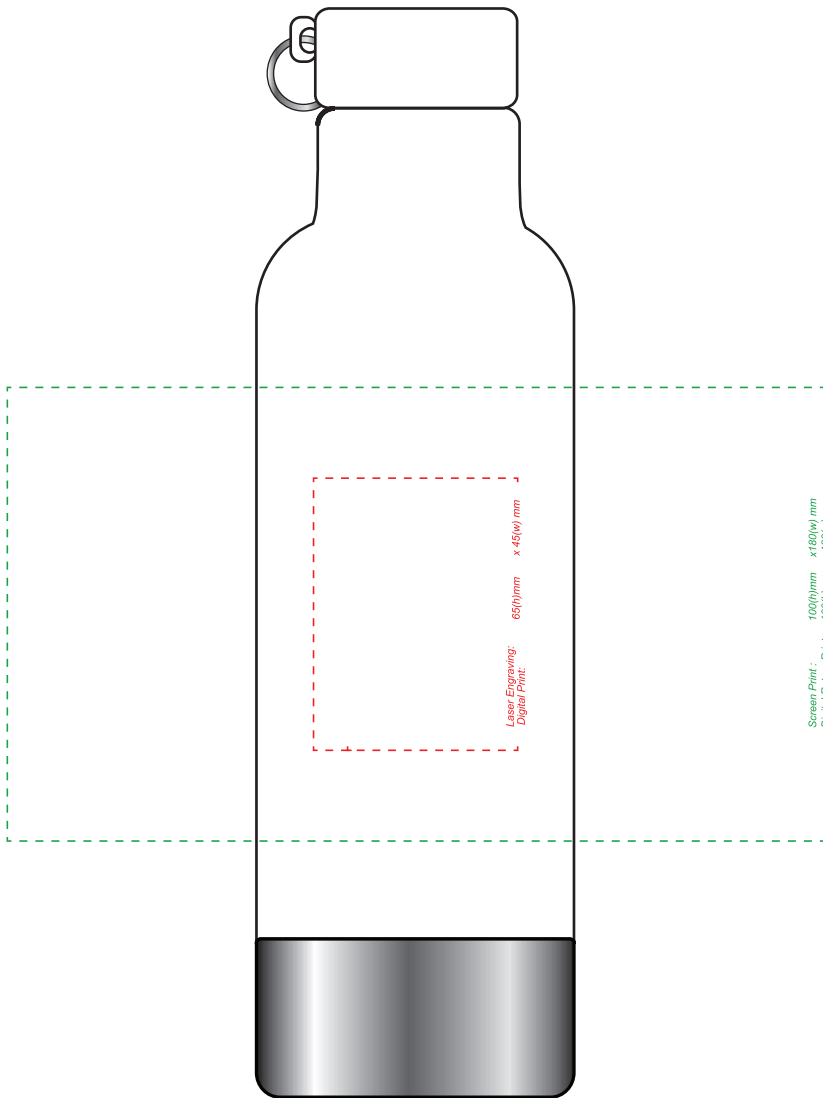

Artwork for Approval

scale @60%

Print Size @100%
mm X mm

Item Size:	240(h)mm	x 70 (dia) mm
Decoration Methods:		
Laser Engraving:	60(h)mm	x 45(w) mm
Digital Print:	60(h)mm	x 45(w) mm
Screen Print :	100(h)mm	x180(w) mm
Digital Rotary Print:	100(h)mm	x180(w) mm

Company Name :	Product Code : JM104
Qty :	Product Colour : BLACK BLUE WHITE
Order :	Decorate Method : Laser Engraved Screen Print Digital Print Digital Rotary Print
Comments :	Print Color : Engraved / CMYK